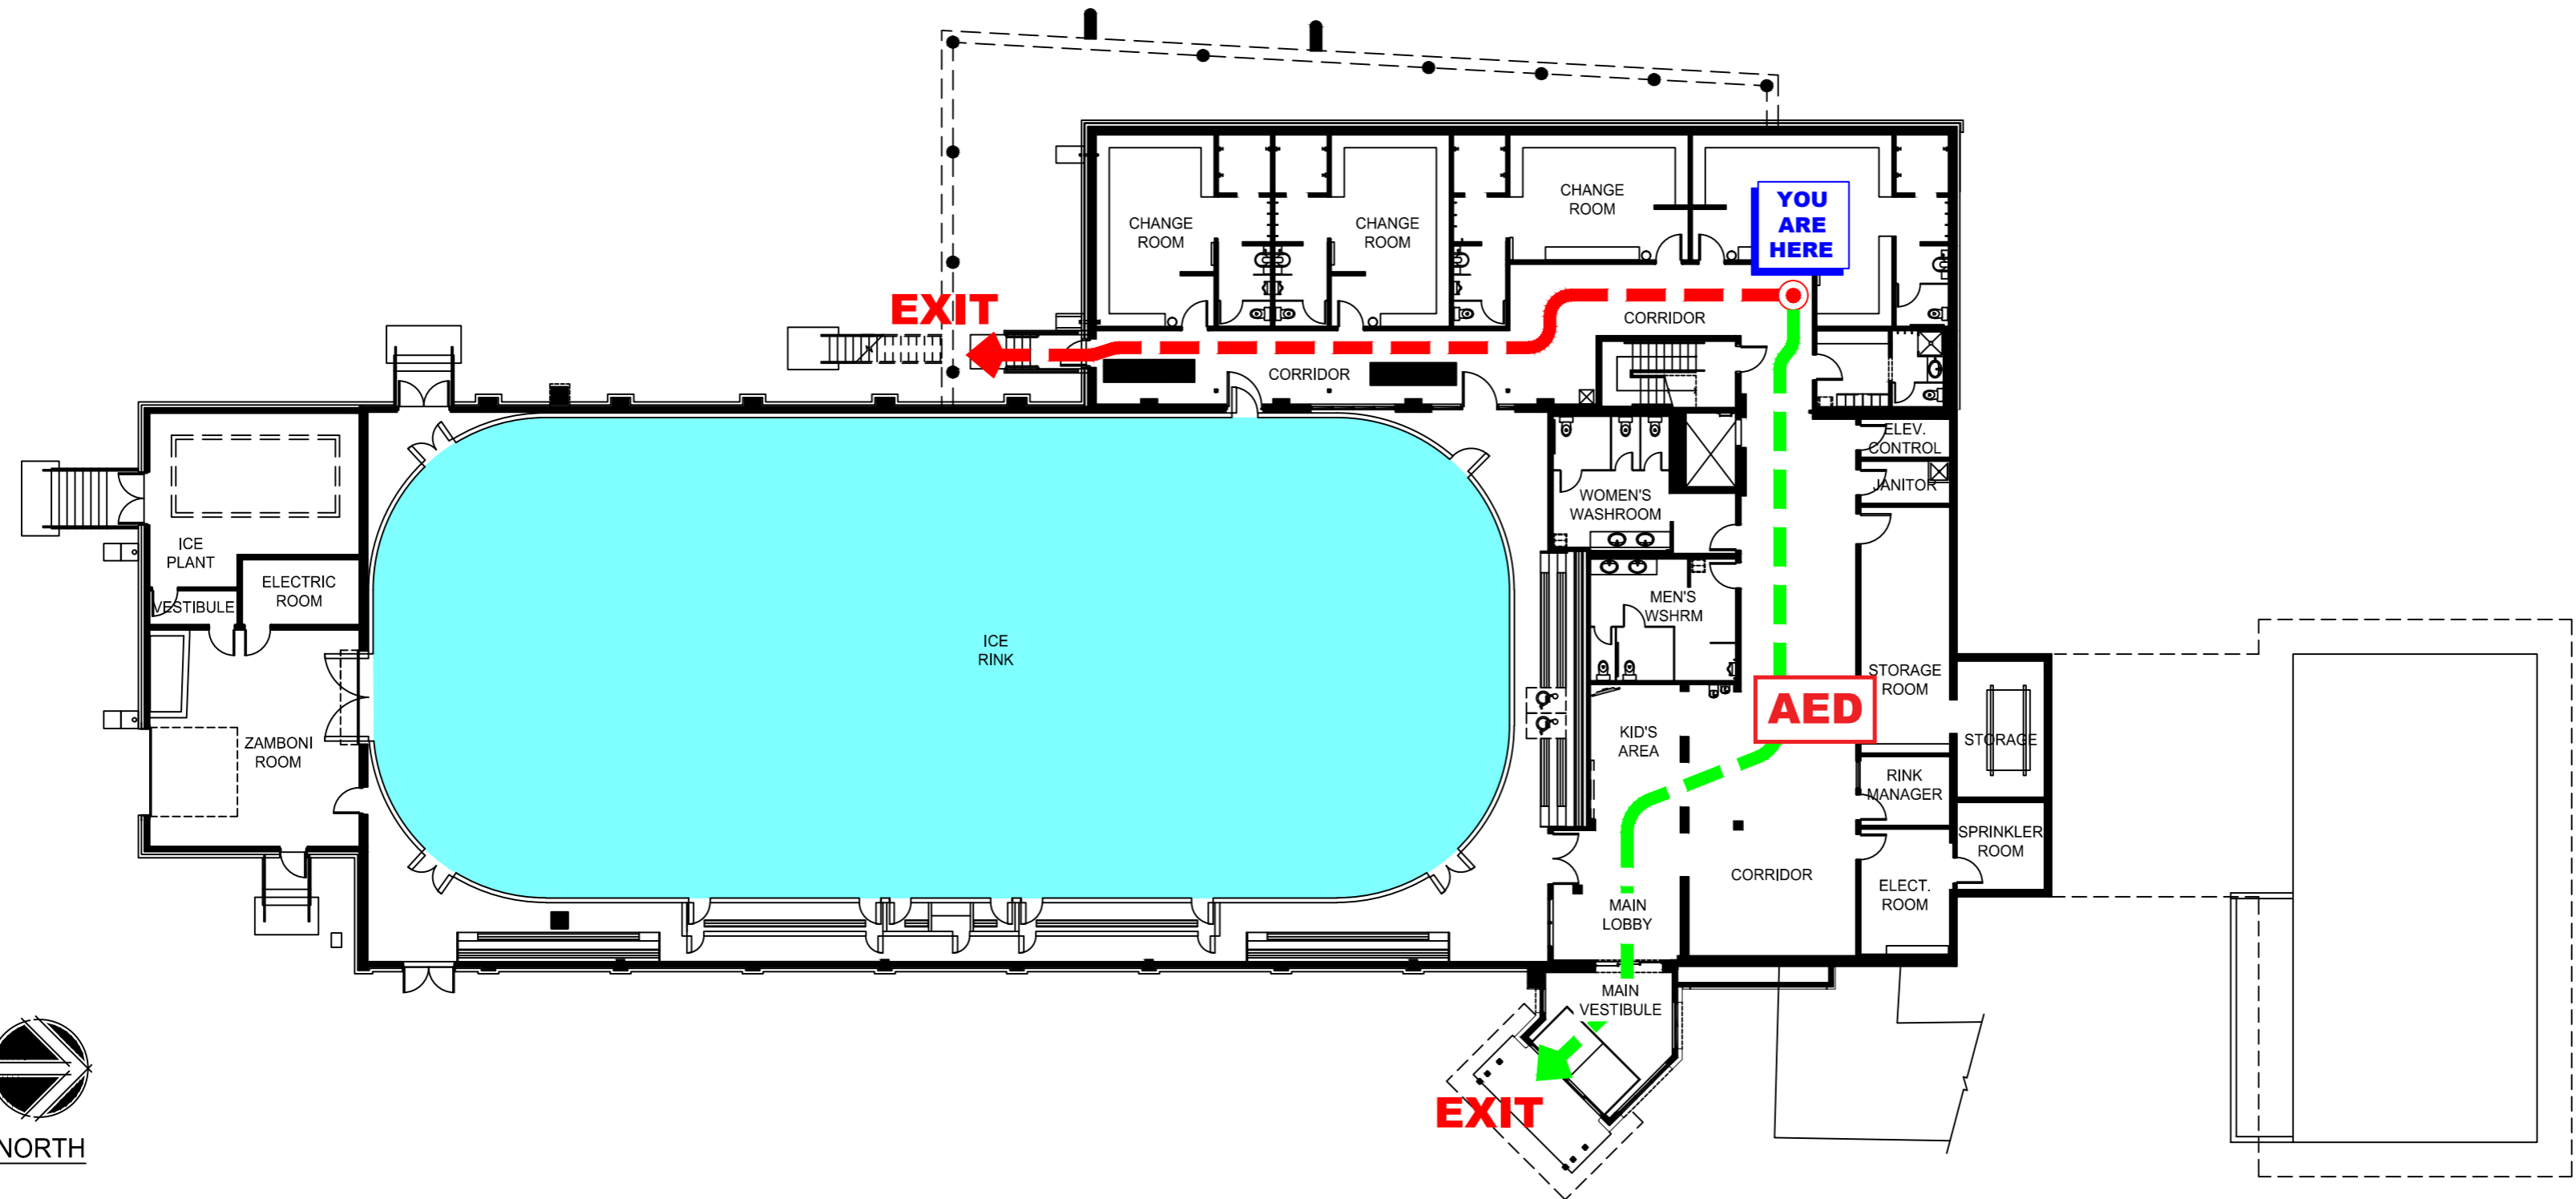

Broadmoor Arena

EMERGENCY EXIT ROUTE AND AED MAP

SYMBOLS LEGEND:

-  YOU ARE HERE
-  Primary Route
-  Secondary Route
-  Automated External Defibrillator

Broadmoor Arena

EMERGENCY EXIT ROUTE AND AED MAP

SYMBOLS LEGEND:

-  YOU ARE HERE
-  Primary Route
-  Secondary Route
-  Automated External Defibrillator

Broadmoor Arena

EMERGENCY EXIT ROUTE AND AED MAP

SYMBOLS LEGEND:

-  YOU ARE HERE
-  Primary Route
-  Secondary Route
-  Automated External Defibrillator