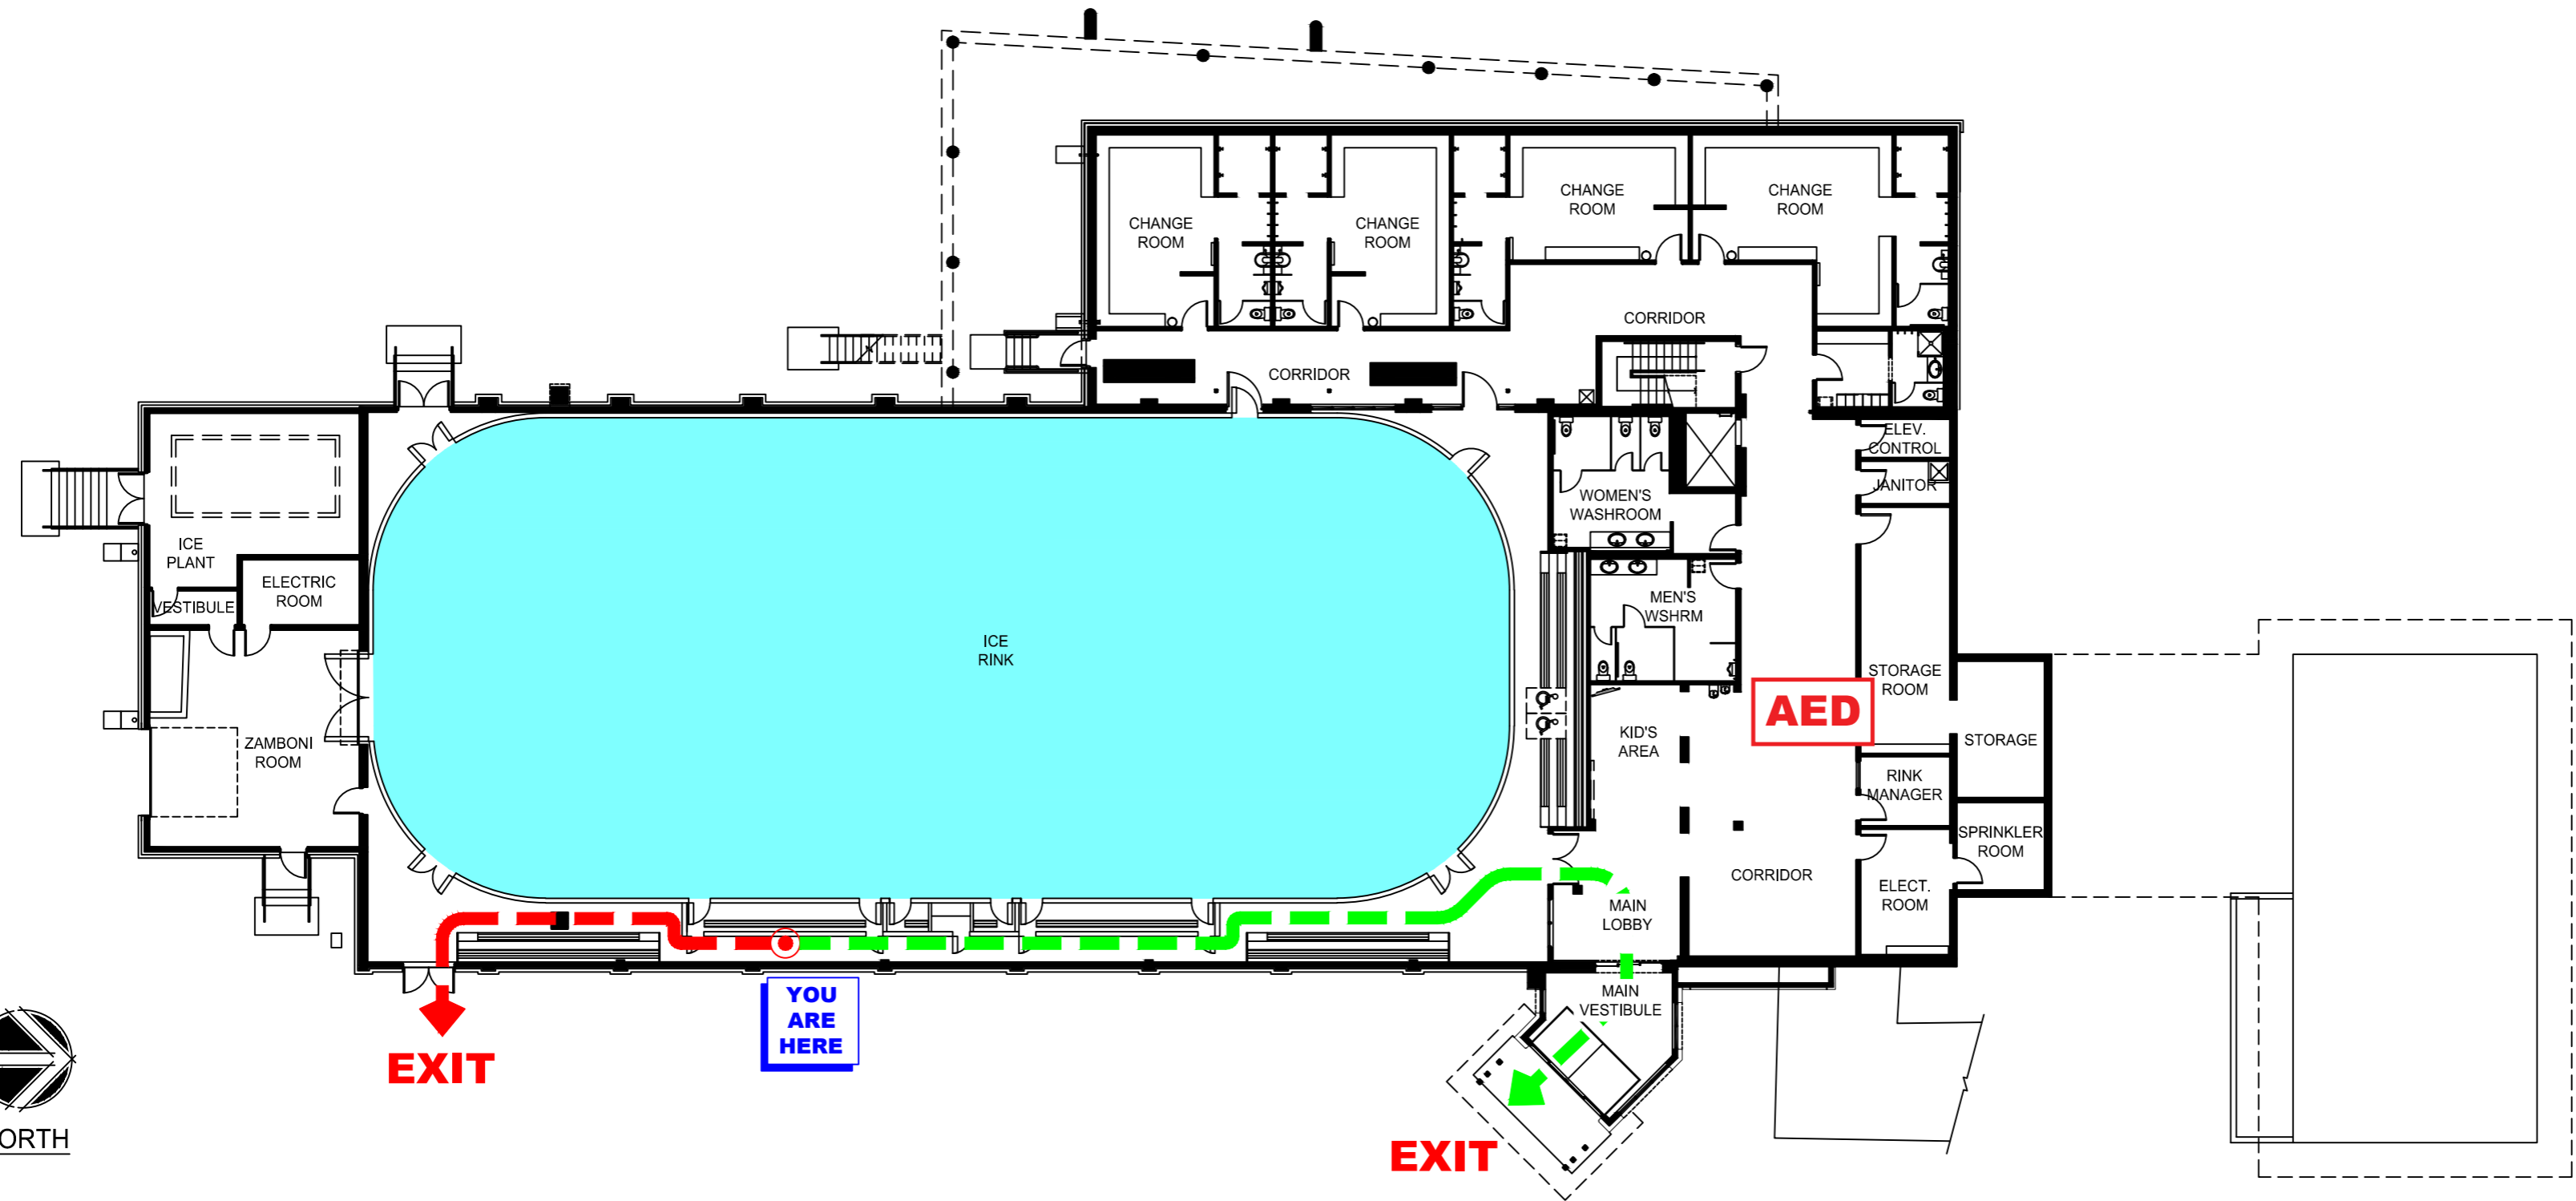

Broadmoor Arena

EMERGENCY EXIT ROUTE AND AED MAP

SYMBOLS LEGEND:

-  YOU ARE HERE
-  Primary Route
-  Secondary Route
-  Automated External Defibrillator

Broadmoor Arena

EMERGENCY EXIT ROUTE AND AED MAP

SYMBOLS LEGEND:

-  YOU ARE HERE
-  Primary Route
-  Secondary Route
-  Automated External Defibrillator

Broadmoor Arena

EMERGENCY EXIT ROUTE AND AED MAP

SYMBOLS LEGEND:

-  YOU ARE HERE
-  Primary Route
-  Secondary Route
-  Automated External Defibrillator