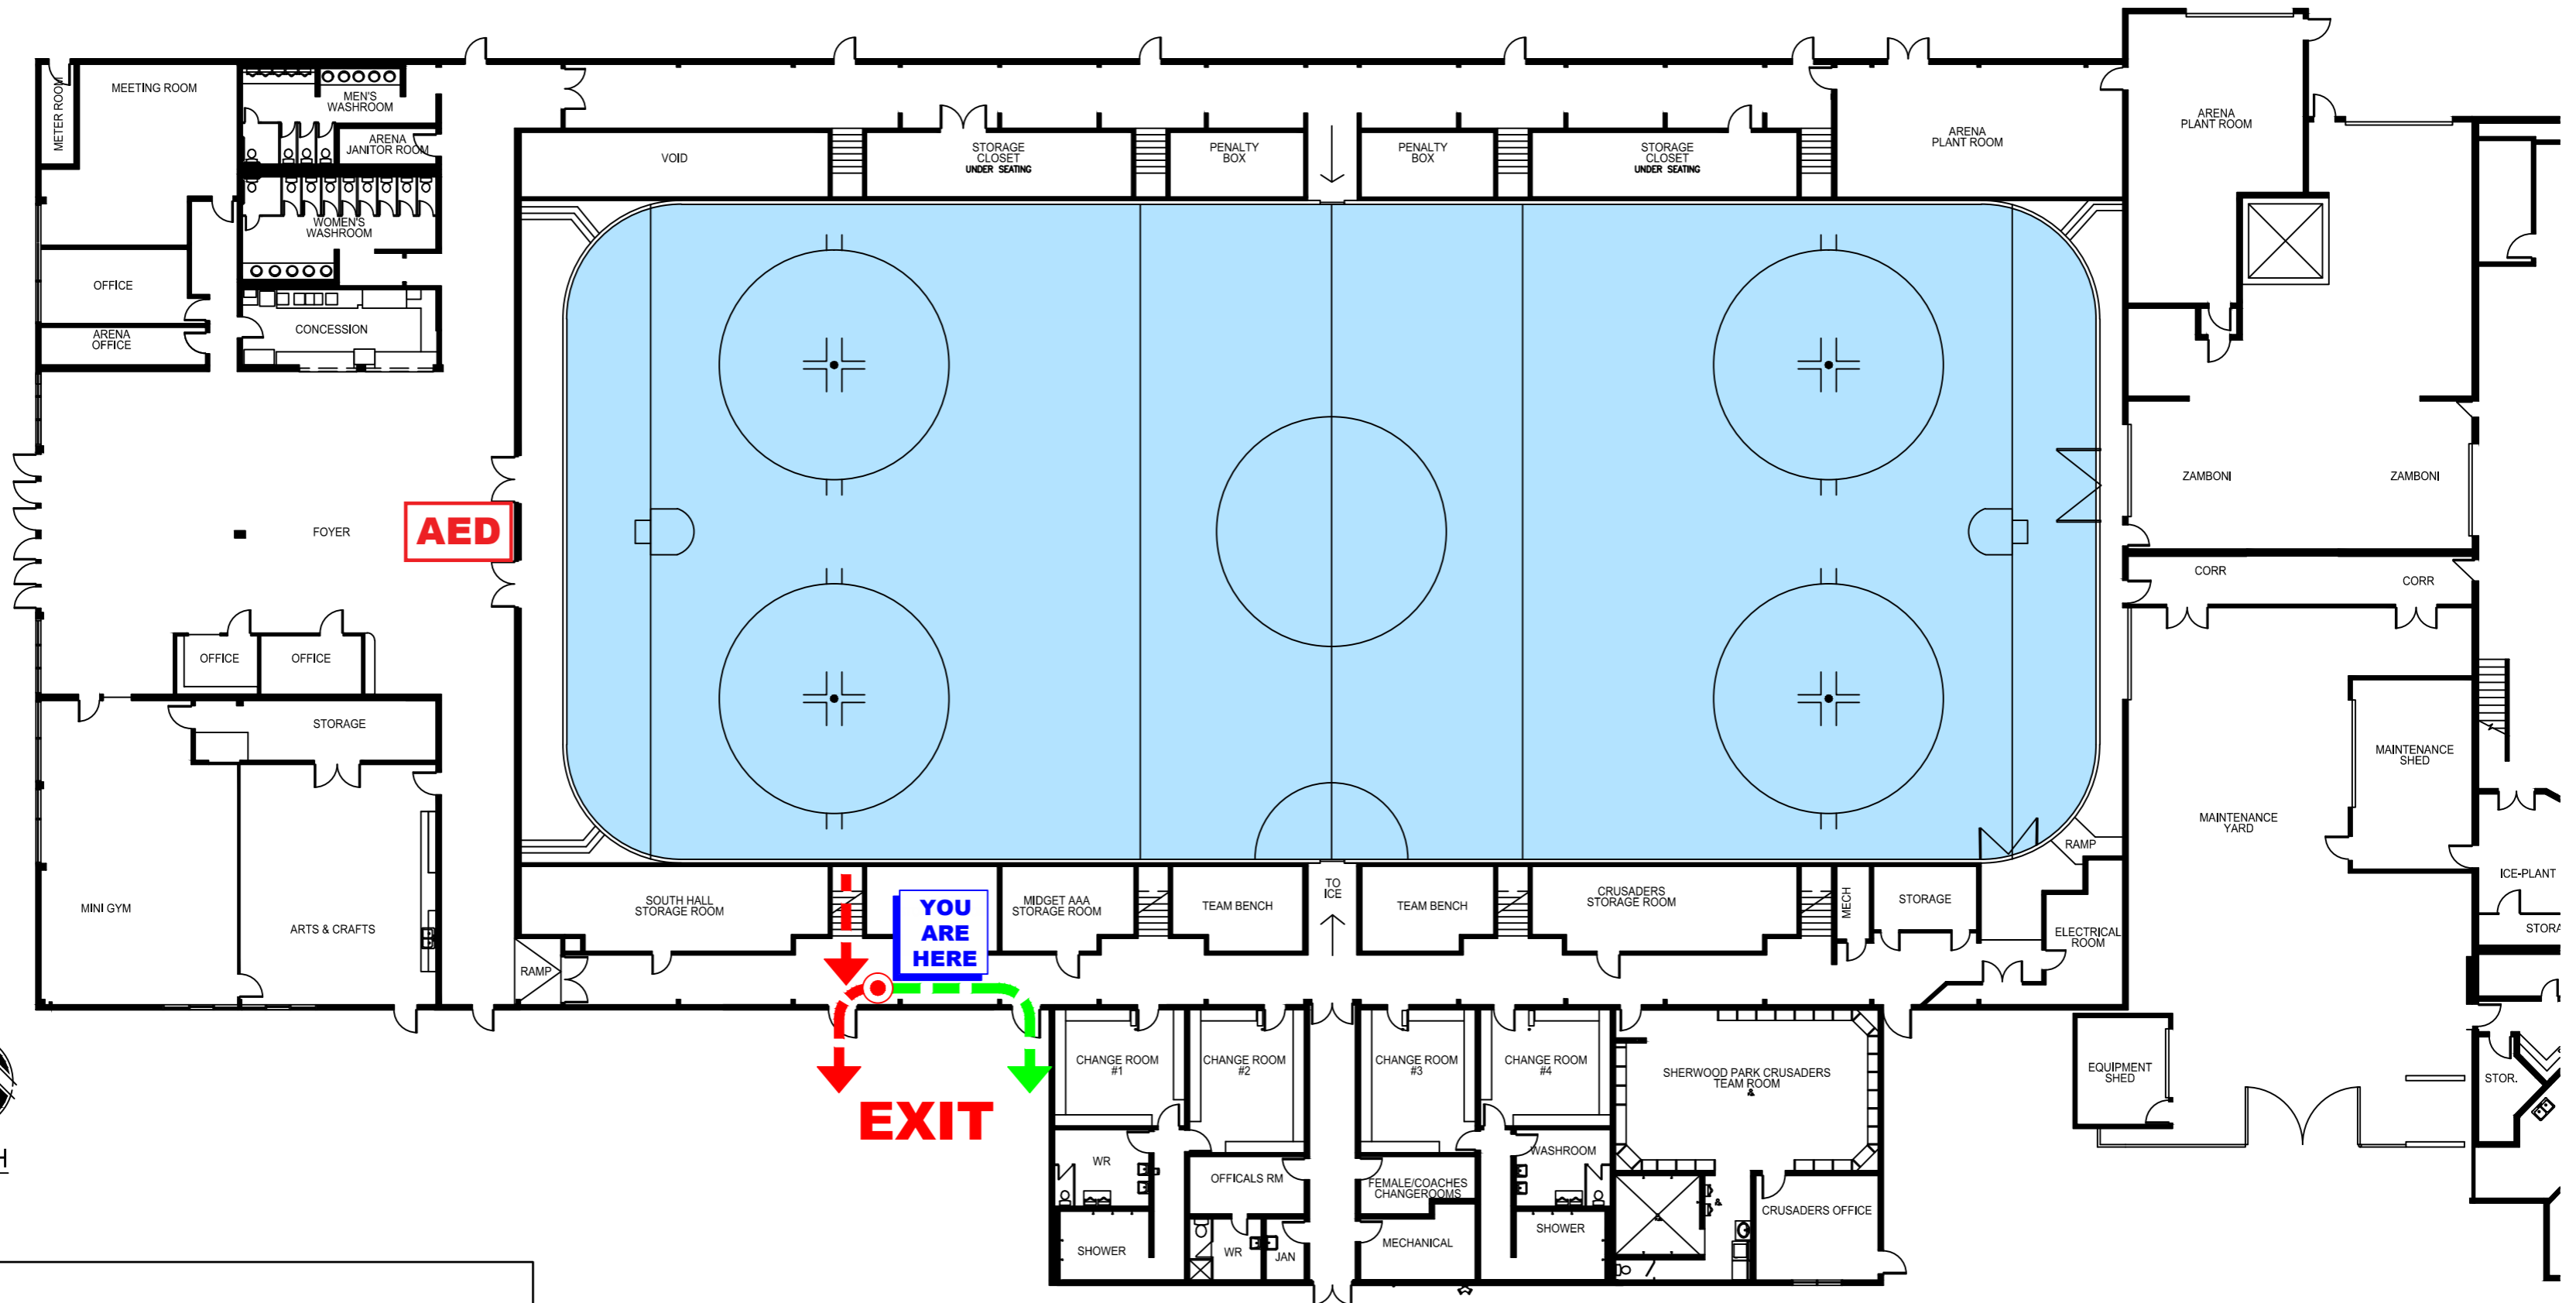

Sherwood Park Arena

EMERGENCY EXIT ROUTE AND AED MAP

SYMBOLS LEGEND:

-  YOU ARE HERE
-  Primary Route
-  Secondary Route
-  Automated External Defibrillator

Modified August 2018

Sherwood Park Arena

EMERGENCY EXIT ROUTE AND AED MAP

SYMBOLS LEGEND:

- YOU ARE HERE
- Primary Route
- Secondary Route
- Automated External Defibrillator

Modified August 2018

Sherwood Park Arena

EMERGENCY EXIT ROUTE AND AED MAP

SYMBOLS LEGEND:

-  YOU ARE HERE
-  Primary Route
-  Secondary Route
-  Automated External Defibrillator

Modified August 2018

Sherwood Park Arena

EMERGENCY EXIT ROUTE AND AED MAP

SYMBOLS LEGEND:

	YOU ARE HERE	
	Primary Route	Automated External Defibrillator
	Secondary Route	