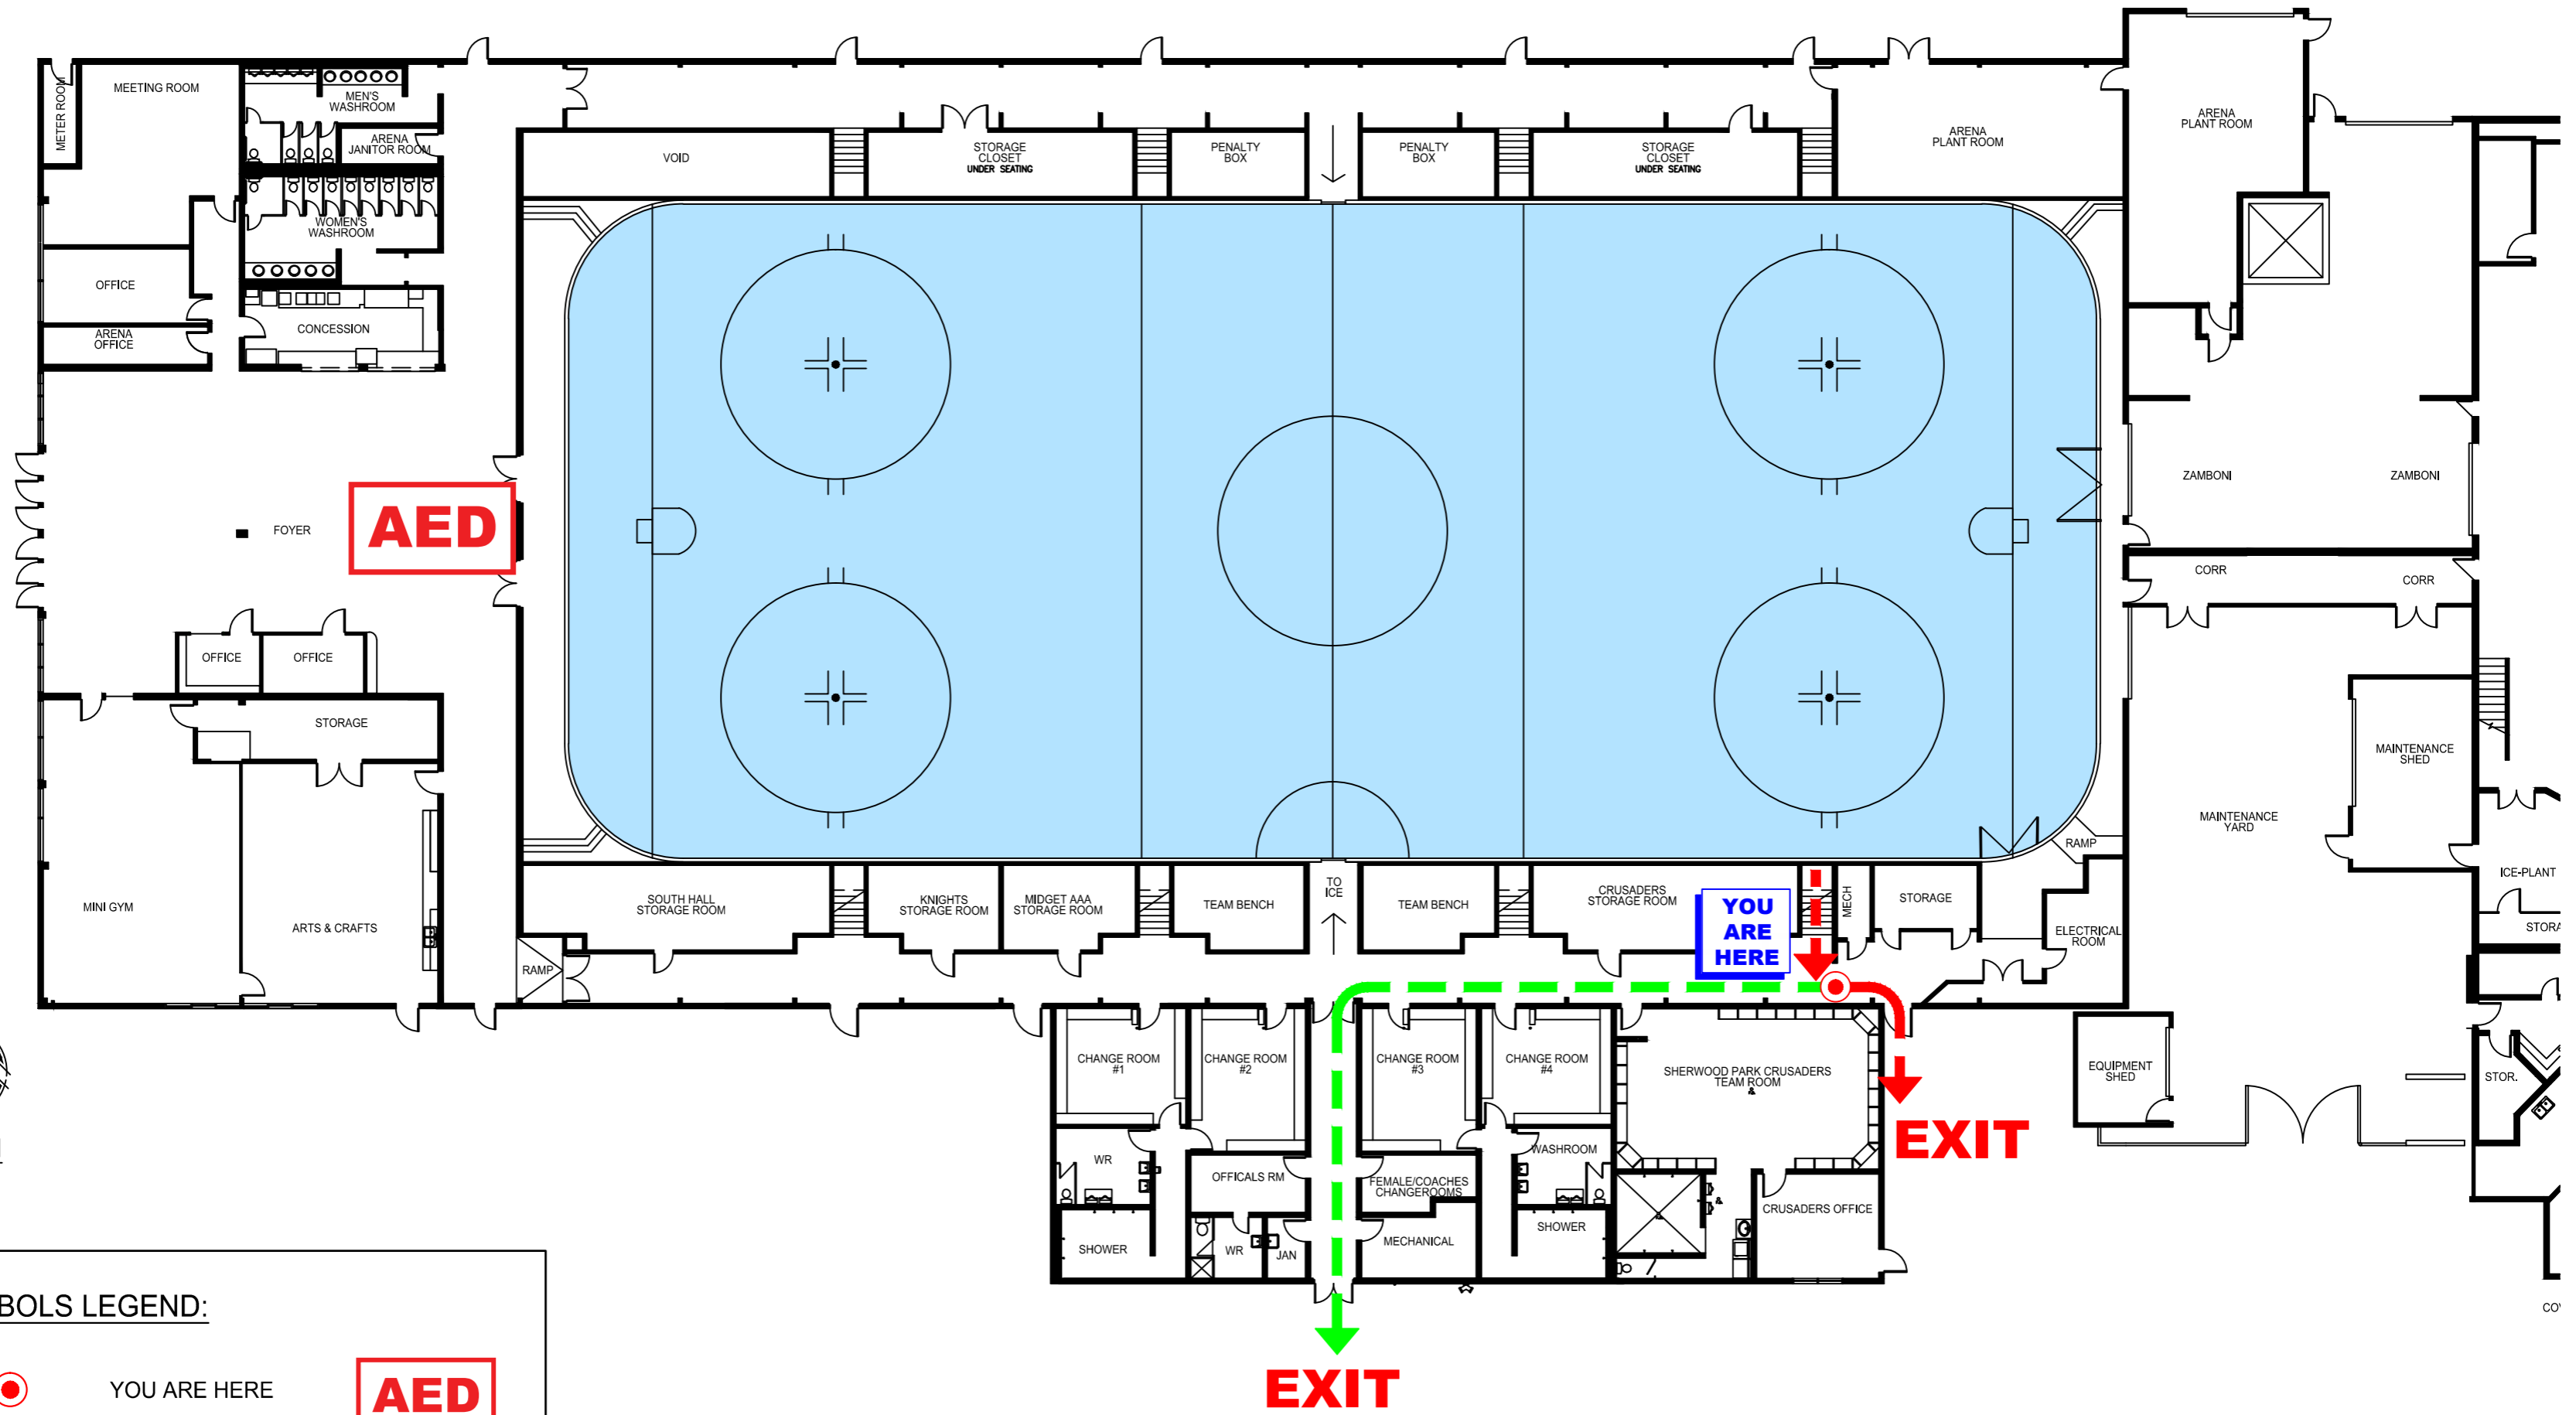

Sherwood Park Arena

EMERGENCY EXIT ROUTE AND AED MAP

SYMBOLS LEGEND:

-  YOU ARE HERE
-  Primary Route
-  Secondary Route
-  Automated External Defibrillator

Modified August 2018

Sherwood Park Arena

EMERGENCY EXIT ROUTE AND AED MAP

SYMBOLS LEGEND:

- YOU ARE HERE
- Primary Route
- Secondary Route
- Automated External Defibrillator

Modified August 2018

Sherwood Park Arena

EMERGENCY EXIT ROUTE AND AED MAP

SYMBOLS LEGEND:

-  YOU ARE HERE
-  Primary Route
-  Secondary Route
-  Automated External Defibrillator

Modified August 2018

Sherwood Park Arena

EMERGENCY EXIT ROUTE AND AED MAP

SYMBOLS LEGEND:

	YOU ARE HERE	
	Primary Route	Automated External Defibrillator
	Secondary Route	