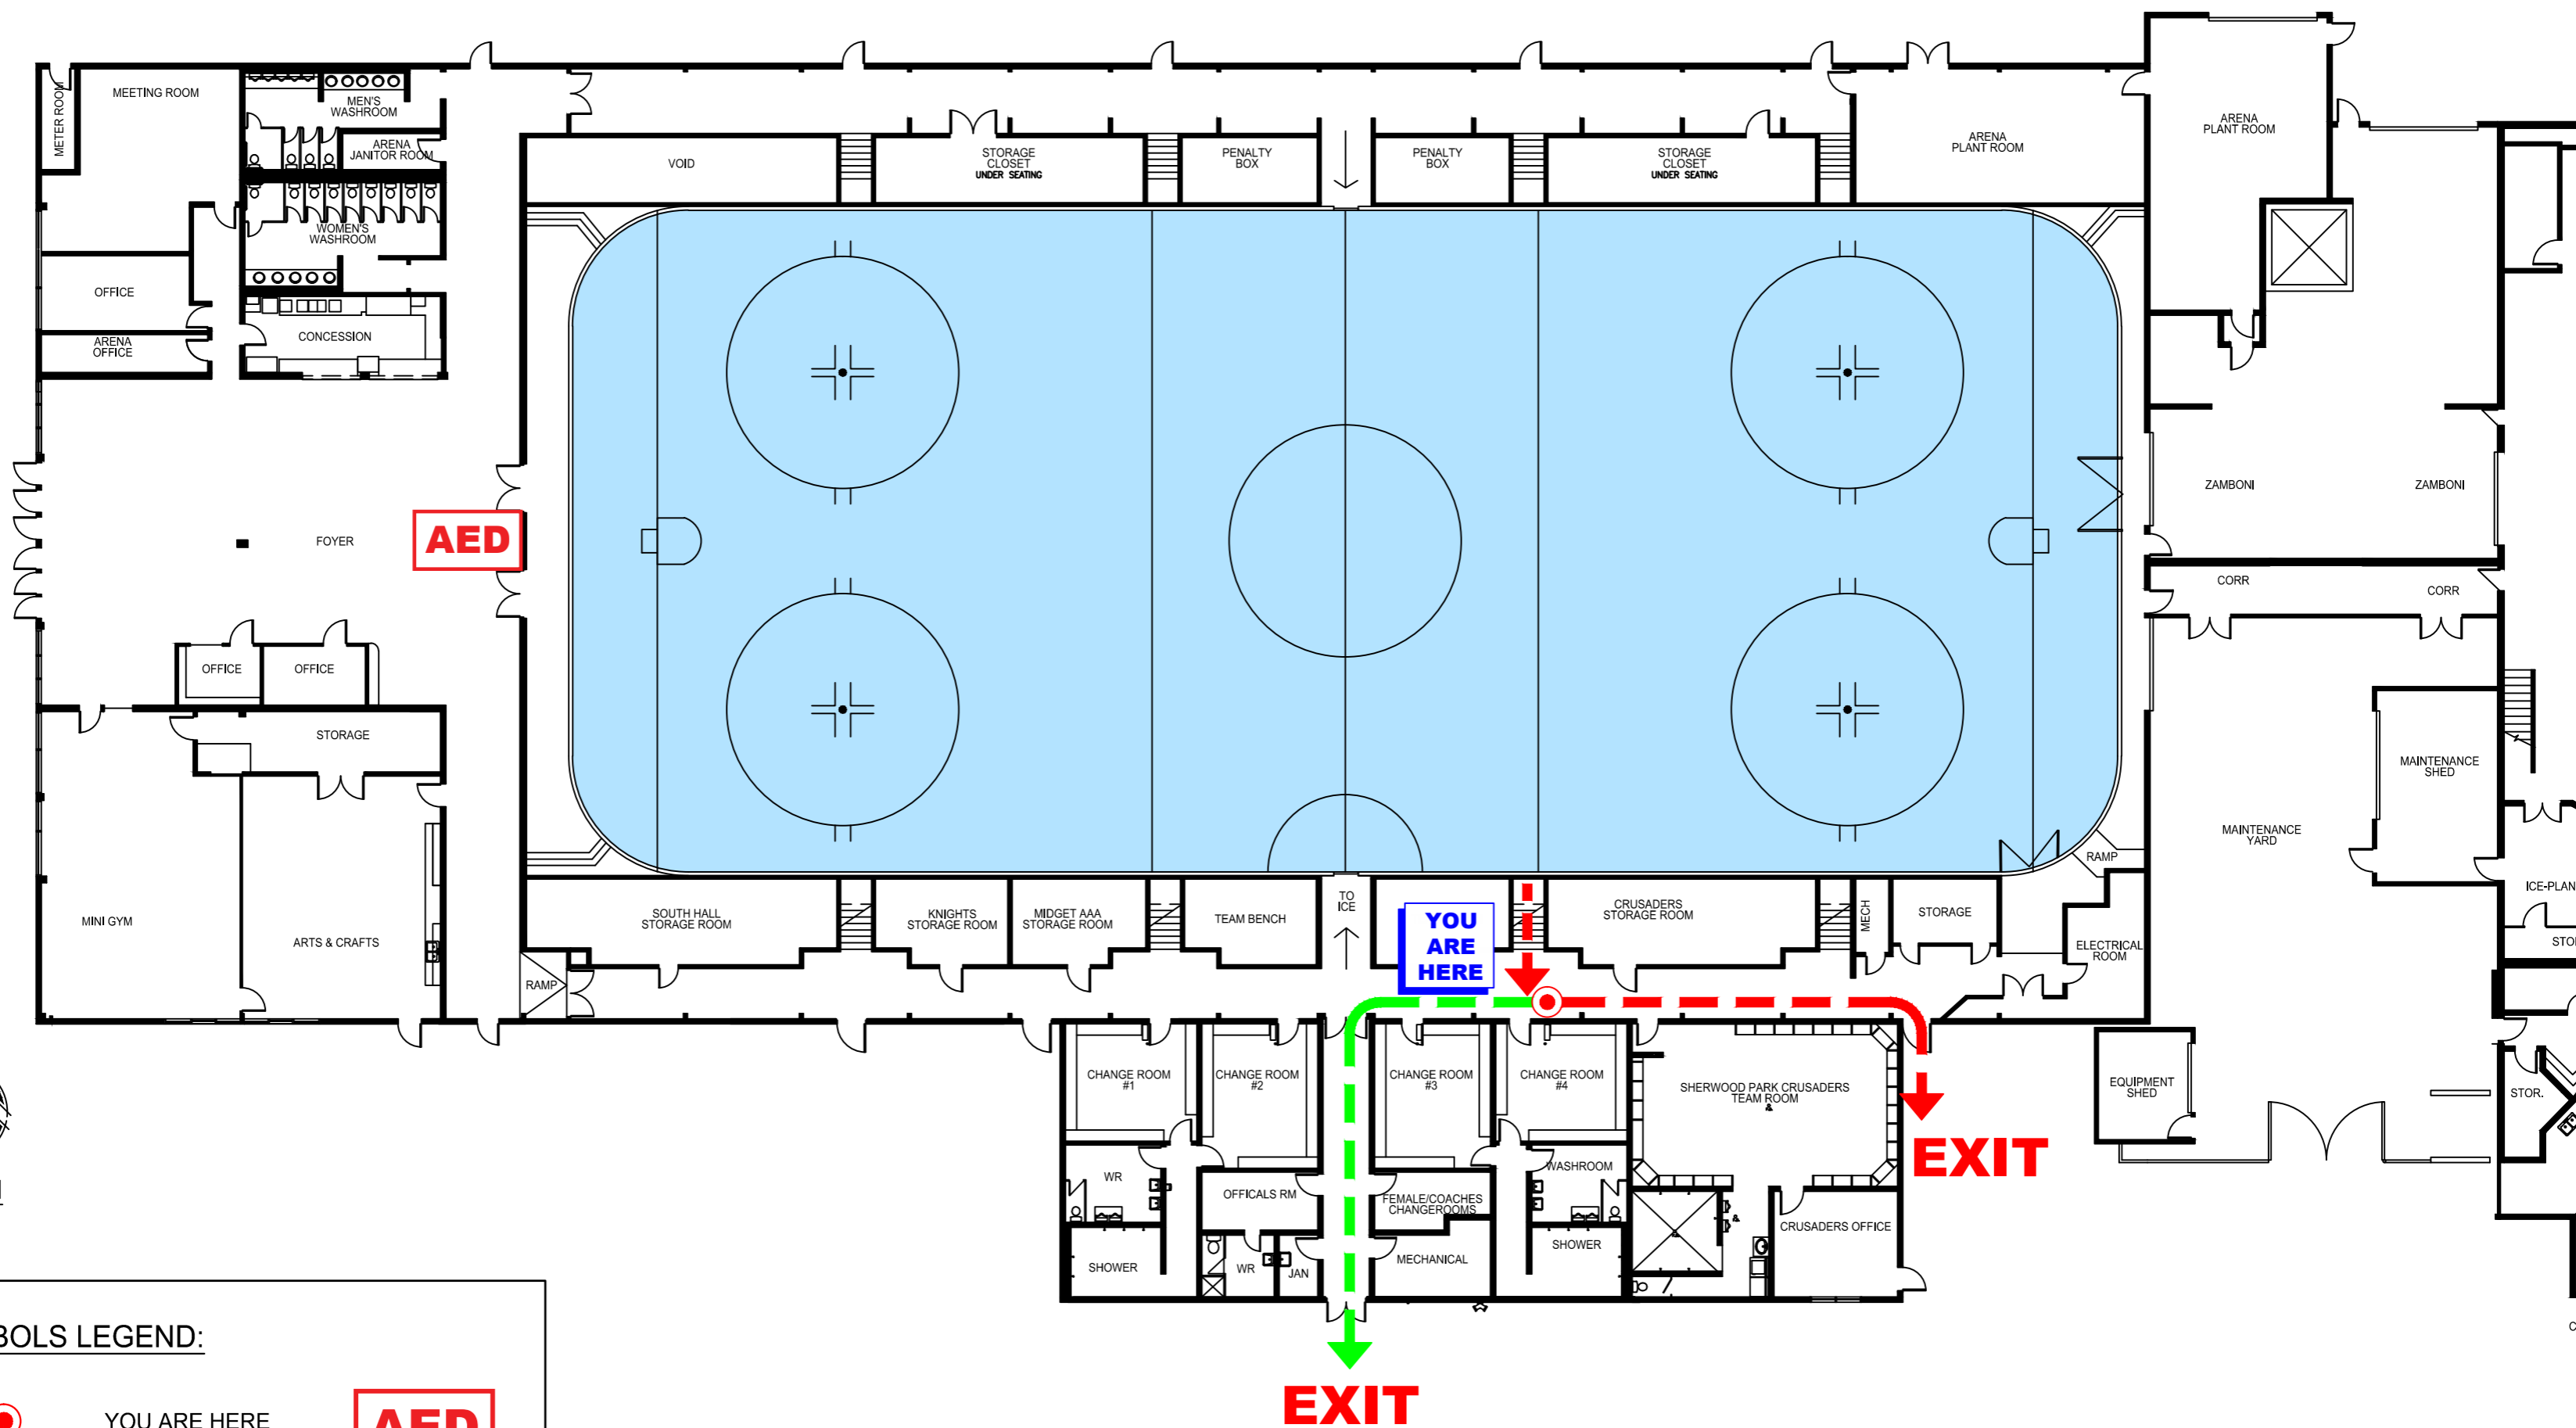

SYMBOLS LEGEND:

- YOU ARE HERE
- Primary Route
- Secondary Route
- Automated External Defibrillator

Modified August 2018

Sherwood Park Arena

EMERGENCY EXIT ROUTE AND AED MAP

SYMBOLS LEGEND:

-  YOU ARE HERE
-  Primary Route
-  Secondary Route
-  Automated External Defibrillator

Modified August 2018

Sherwood Park Arena

EMERGENCY EXIT ROUTE AND AED MAP

SYMBOLS LEGEND:

	YOU ARE HERE	
	Primary Route	Automated External Defibrillator
	Secondary Route	