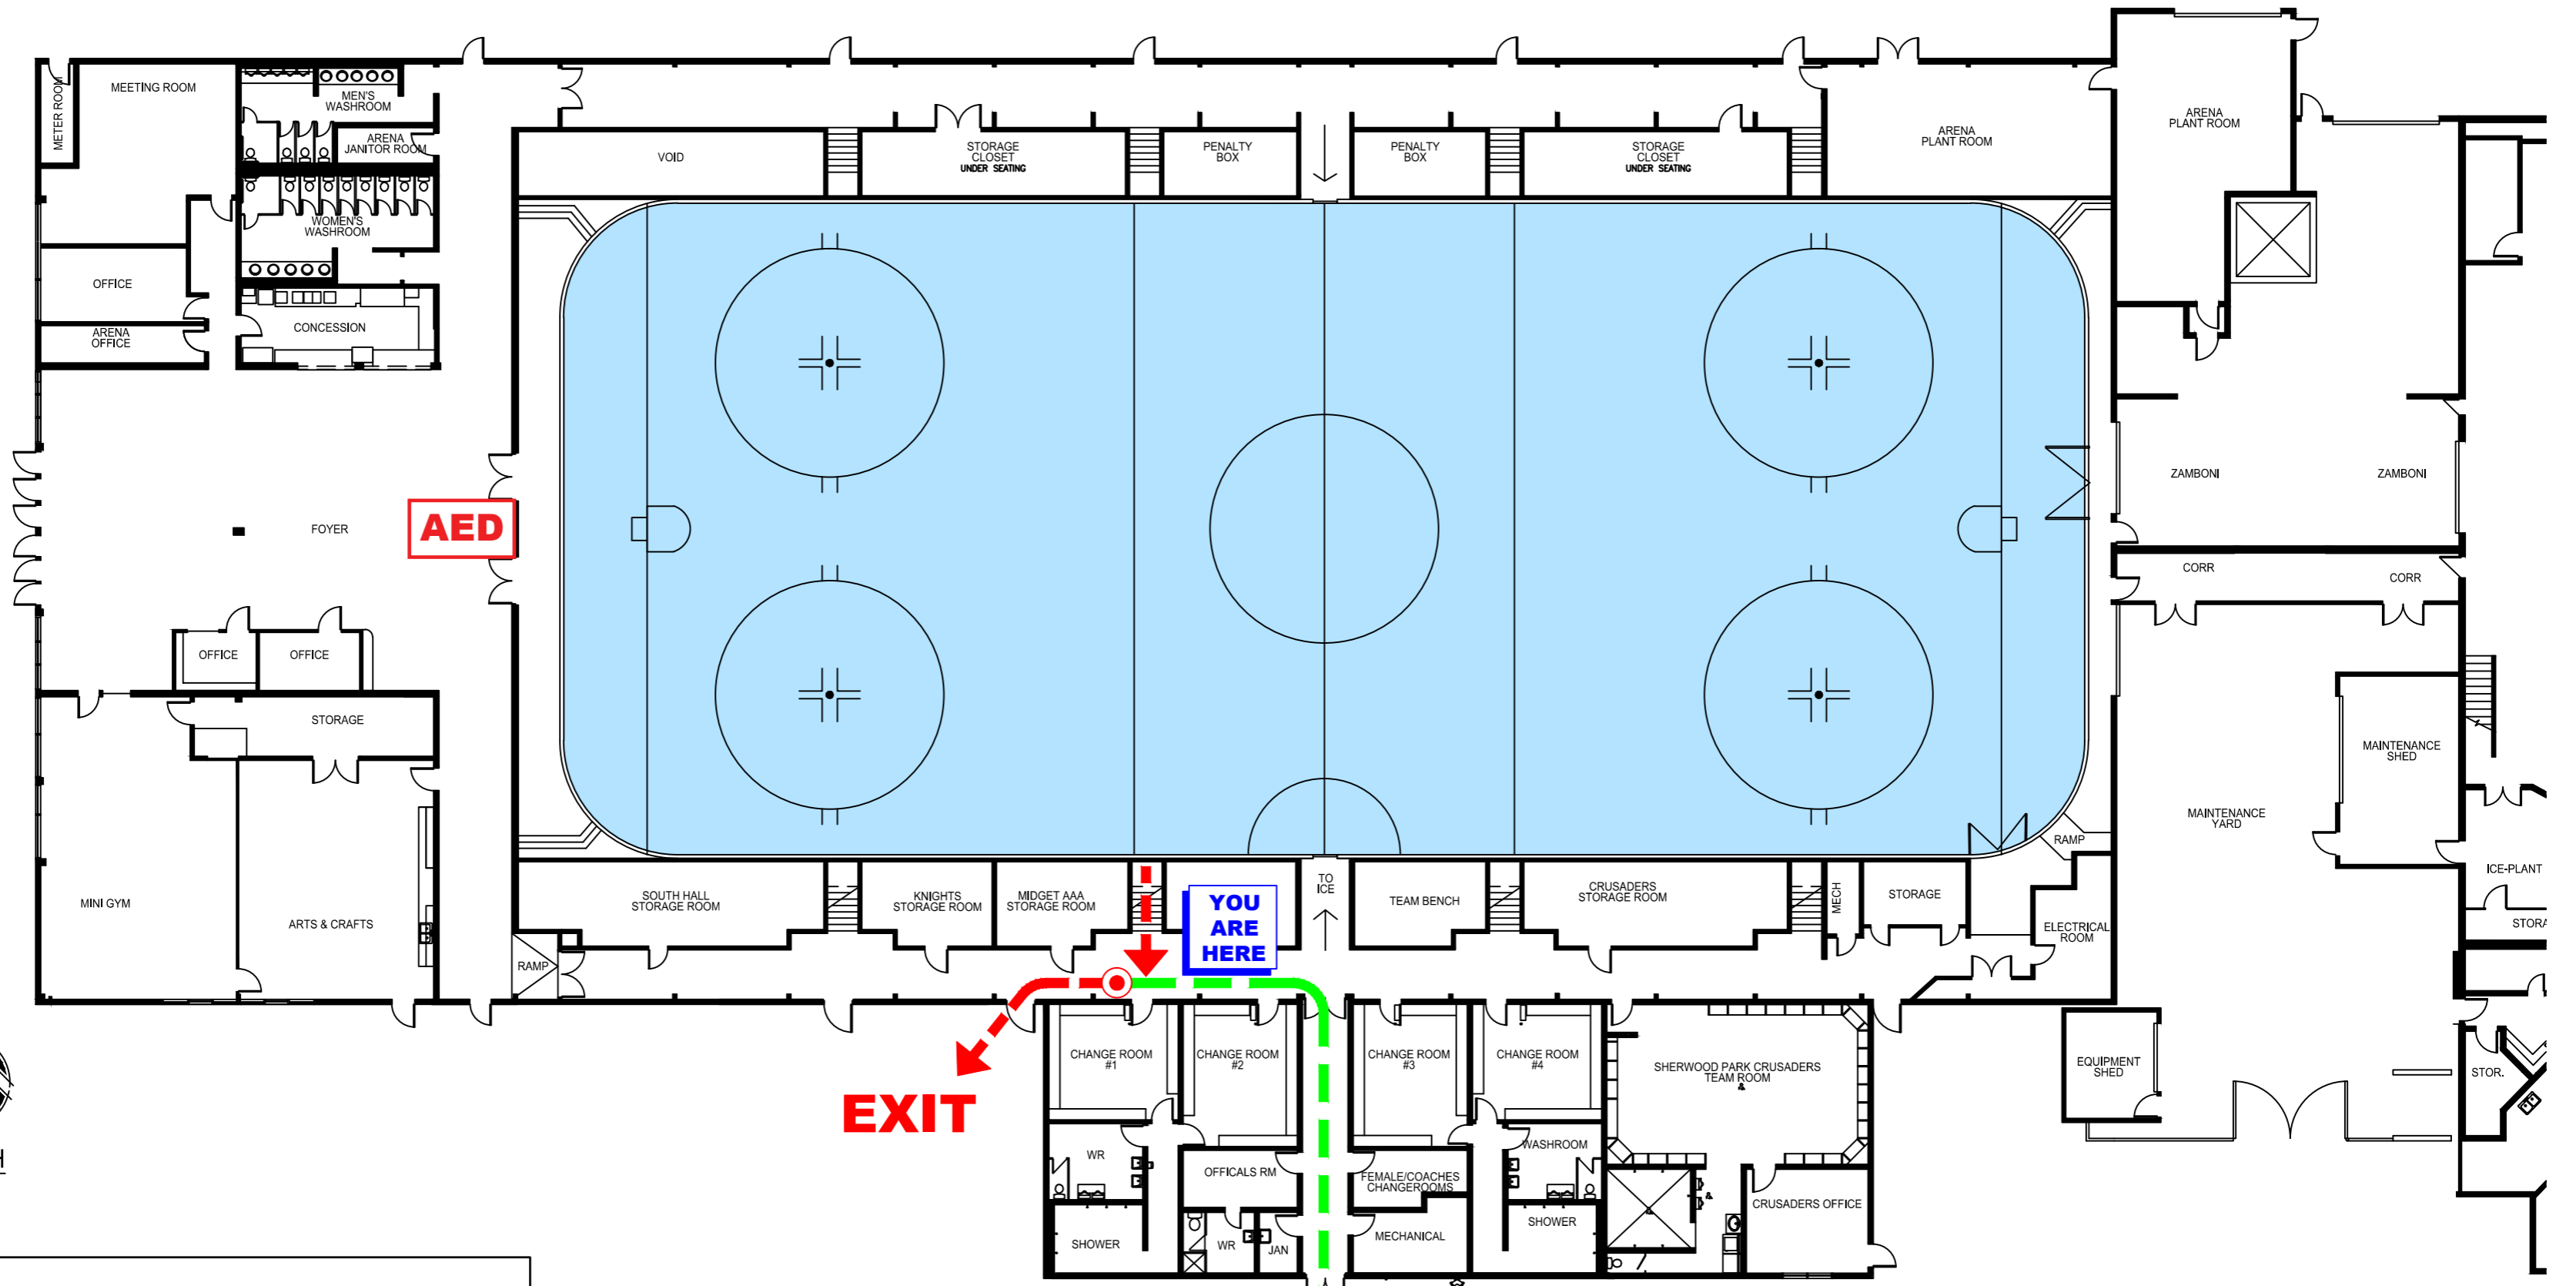

Sherwood Park Arena

EMERGENCY EXIT ROUTE AND AED MAP

SYMBOLS LEGEND:

-  YOU ARE HERE
-  Primary Route
-  Secondary Route
-  Automated External Defibrillator

Modified August 2018

Sherwood Park Arena

EMERGENCY EXIT ROUTE AND AED MAP

SYMBOLS LEGEND:

- YOU ARE HERE
- Primary Route
- Secondary Route
- Automated External Defibrillator

Modified August 2018

Sherwood Park Arena

EMERGENCY EXIT ROUTE AND AED MAP

SYMBOLS LEGEND:

-  YOU ARE HERE
-  Primary Route
-  Secondary Route
-  Automated External Defibrillator

Modified August 2018

Sherwood Park Arena

EMERGENCY EXIT ROUTE AND AED MAP

SYMBOLS LEGEND:

	YOU ARE HERE	
	Primary Route	Automated External Defibrillator
	Secondary Route	